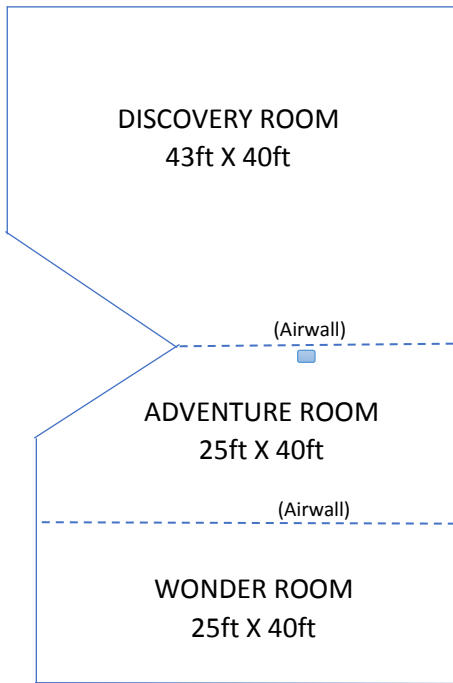

# CONFERENCE CENTER

Orlando – Lake Buena Vista

■ -pillars inside meeting room

ROOM	SQUARE FEET	ROUNDS x10	CRESCENT ROUNDS x6	CLASSROOM		U-SHAPE		THEATRE
				2x6	3x6	2x6	3x6	
Ballroom	3,720	270	156	75	225	40	60	300
Discovery	1,720	110	66	60	90	20	30	150
Adventure	1,000	80	48	32	48	12	18	70
Wonder	1,000	80	48	32	48	12	18	70
Discovery Adventure	2,720	190	114	92	130	32	48	200
Adventure Wonder	2,000	160	96	64	96	28	42	140
Magic	1,760	100	60	40	60	20	30	60
Vista	1,500	110	60	40	60	20	30	80
Ballroom Pre-Function	740	30	-----	-----	-----	-----	-----	-----
Vista Pre-Function	400	30	-----	-----	-----	-----	-----	-----

\*\*\*Number of seats per meeting room is to MAX set up without any Audio Visual or additional table settings.