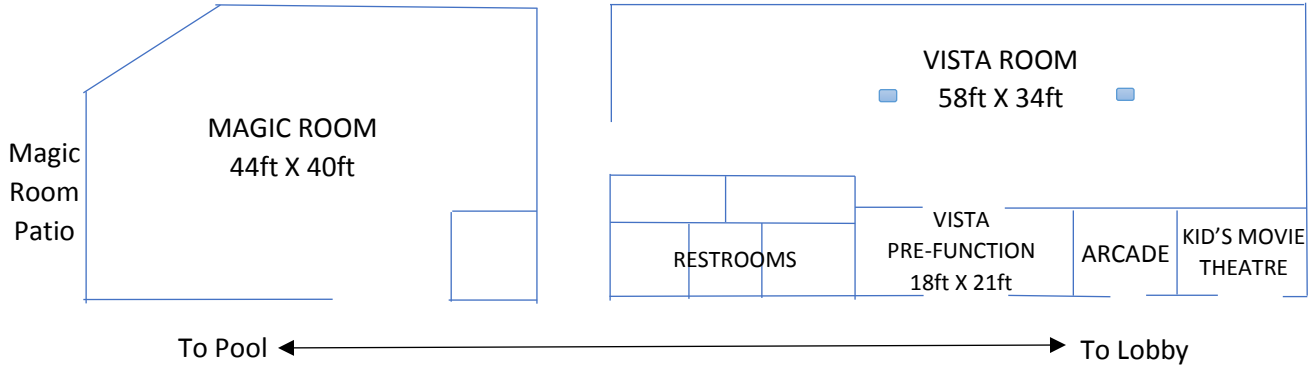

# CONFERENCE CENTER

Orlando – Lake Buena Vista

■ -pillars inside meeting room

ROOM	SQUARE FEET	ROUNDS x10	CRESCENT ROUNDS x6	CLASSROOM		U-SHAPE		THEATRE
				2x6	3x6	2x6	3x6	
Ballroom	3,720	270	156	75	225	40	60	300
Discovery	1,720	110	66	60	90	20	30	150
Adventure	1,000	80	48	32	48	12	18	70
Wonder	1,000	80	48	32	48	12	18	70
Discovery Adventure	2,720	190	114	92	130	32	48	200
Adventure Wonder	2,000	160	96	64	96	28	42	140
Magic	1,760	100	60	40	60	20	30	60
Vista	1,500	110	60	40	60	20	30	80
Ballroom Pre-Function	740	30	-----	-----	-----	-----	-----	-----
Vista Pre-Function	400	30	-----	-----	-----	-----	-----	-----

\*\*\*Number of seats per meeting room is to MAX set up without any Audio Visual or additional table settings.